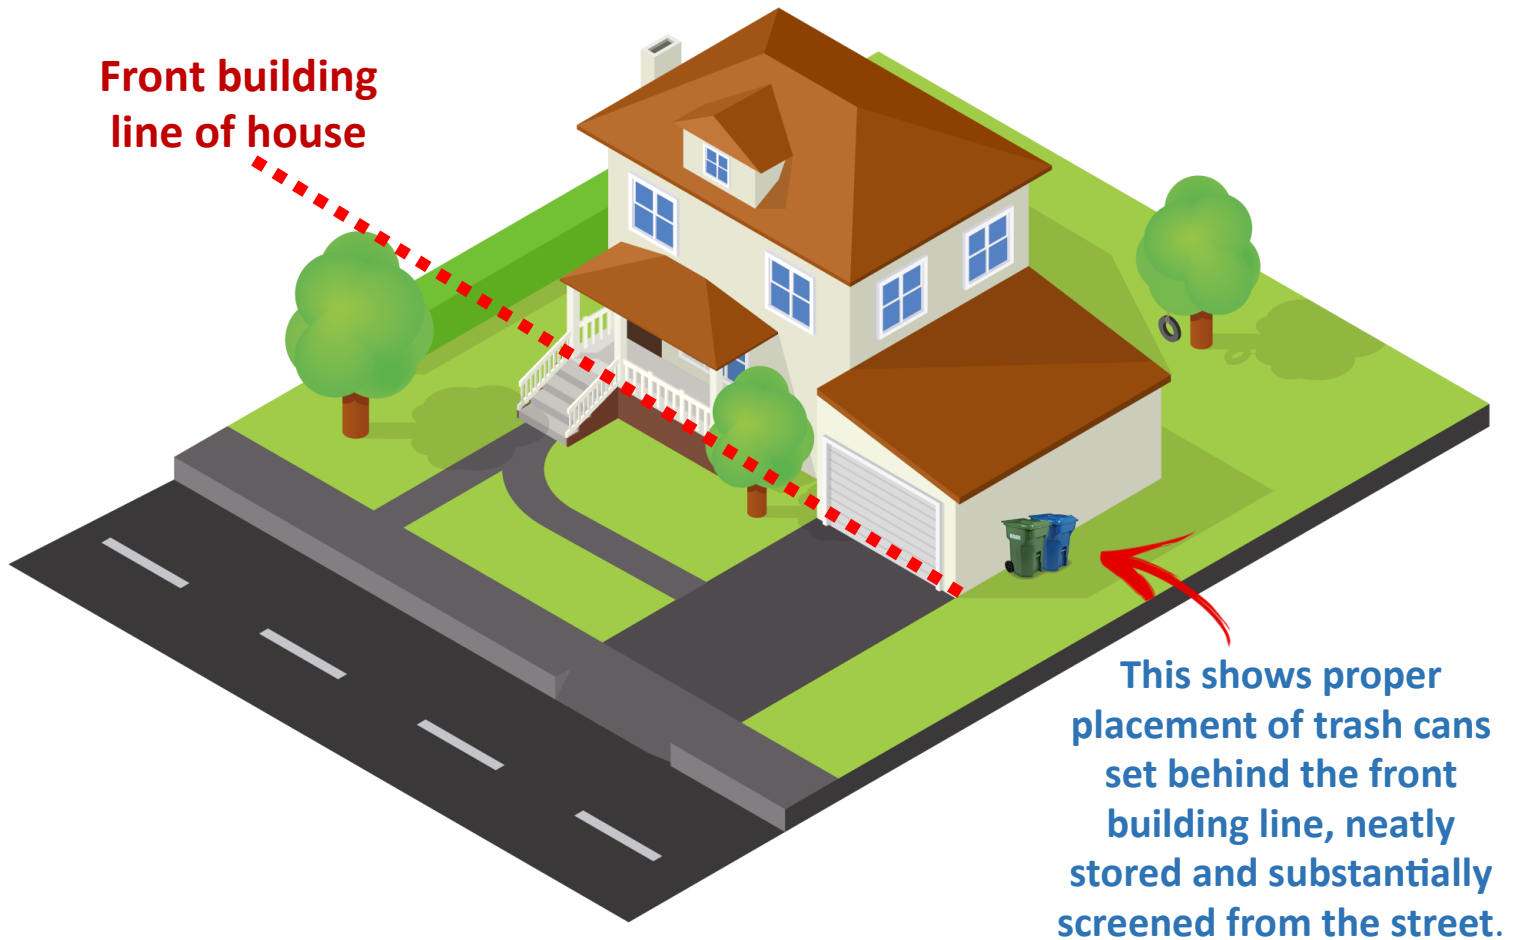

# REFUSE CONTAINER STORAGE ORDINANCE

### SECTION 321.01

(k) Refuse containers and other such receptacles, except when placed out for collection in accordance with this Section, shall be kept behind the setback building line established by the Zoning Ordinance and Zoning Map of the City for such property, and shall be stored in such a manner as to be substantially screened from view from the street.