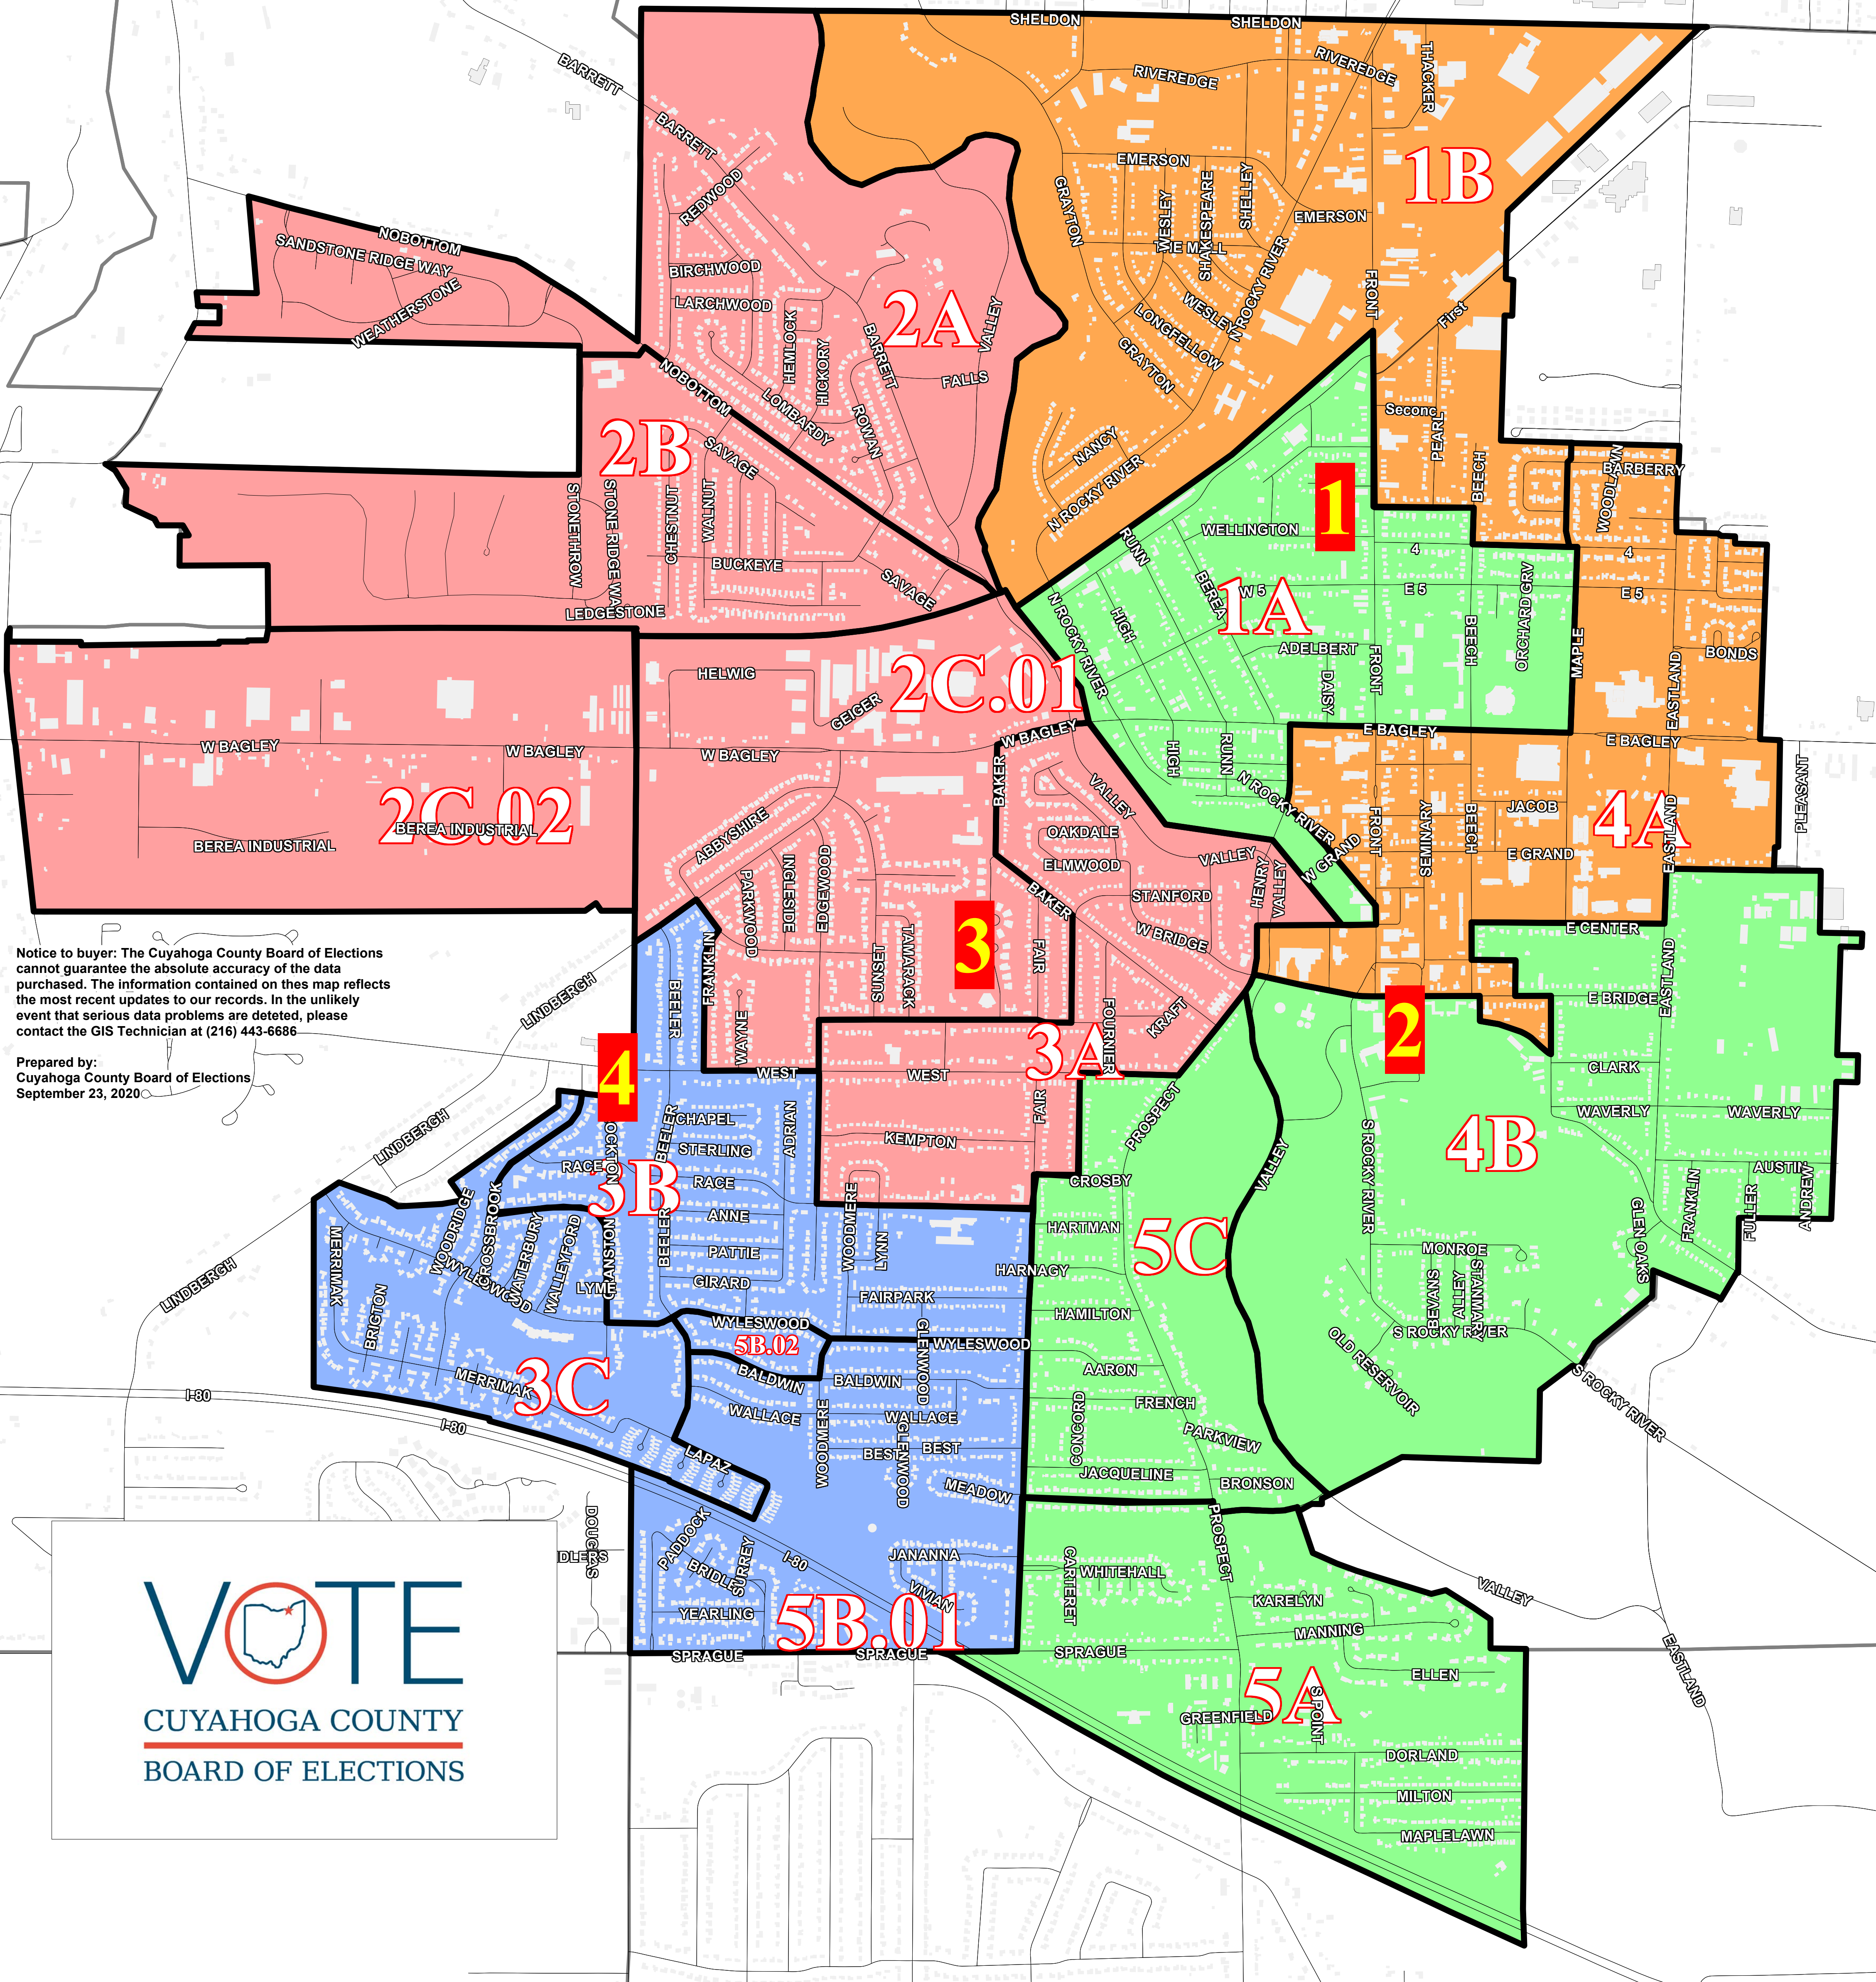

Berea

Rev. Nov 2020

Notice to buyer: The Cuyahoga County Board of Elections cannot guarantee the absolute accuracy of the data purchased. The information contained on this map reflects the most recent updates to our records. In the unlikely event that serious data problems are detected, please contact the GIS Technician at (216) 443-6686

Prepared by:
Cuyahoga County Board of Elections
September 23, 2020

1	BEREA RECREATION CENTER	451 FRONT STREET	1A 4B 5A 5C
2	BEREA BRANCH LIBRARY	7 BEREA COMMONS	1B 4A
3	ST MARYS CATHOLIC CHURCH	250 KRAFT STREET	2A 2B 2C.01 & 2C.02 3A
4	HERITAGE CONGREGATIONAL CHURCH	485 WEST STREET	3B 3C 5B.01 5B.02